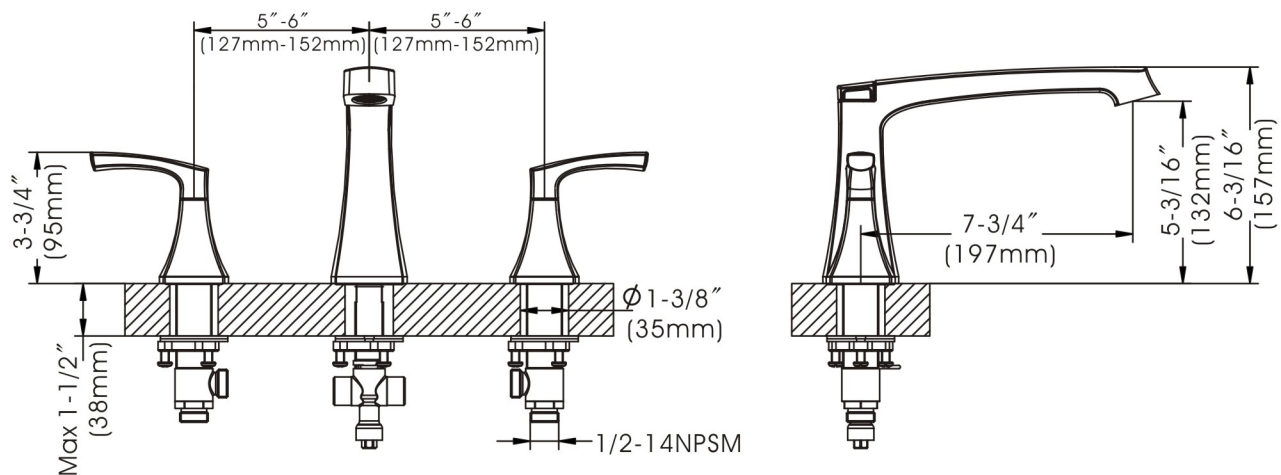

# Cardania- Roman Tub Faucet

- \* 5-3/16" High and 7-3/4" Long Brass Spout, Zinc Handle
- \* Solid Brass Waterway Construction with 1/2" -14 NPSM Connection
- \* 1/4 Turn Premium Grade High Flow Rate Ceramic Cartridges (Type J)
- \* Flow Rate: 4.0GPM @ 20PSI
- \* 100% Pressure System Tested
- \* Lifetime Limited Warranty; 5 year warranty from date of purchase for Commercial users.

Project / Job Name	
Architect / Engineer	
Contractor	
Model	
Quantity	

**Model No. :**

192-6407 (CH)

192-6408 (BN *Spotless PVD*)

192-6409 (ORB)  
 (Shown Model)

**Product Compliance:**  
 • ASME A112.18.1 / CSA B125.1  
 • ANSI A117.1 (ADA)