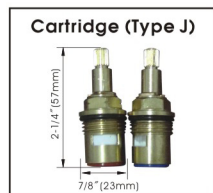

# Cardania- Roman Tub Faucet

- \* 5-3/16" High and 7-3/4" Long Brass Spout, Zinc Handle
- \* Solid Brass Waterway Construction with 1/2" -14 NPSM Connection
- \* 1/4 Turn Premium Grade High Flow Rate Ceramic Cartridges (Type J)
- \* Flow Rate: 4.0GPM @ 20PSI
- \* 100% Pressure System Tested
- \* Lifetime Limited Warranty; 5 year warranty from date of purchase for Commercial users.

Project / Job Name	
Architect / Engineer	
Contractor	
Model	
Quantity	

**Model No. :**

192-6407 (CH)

192-6408 (BN *Spotless PVD*)

192-6409 (ORB)  
 (Shown Model)

**Product Compliance:**  
 • ASME A112.18.1 / CSA B125.1  
 • ANSI A117.1 (ADA)