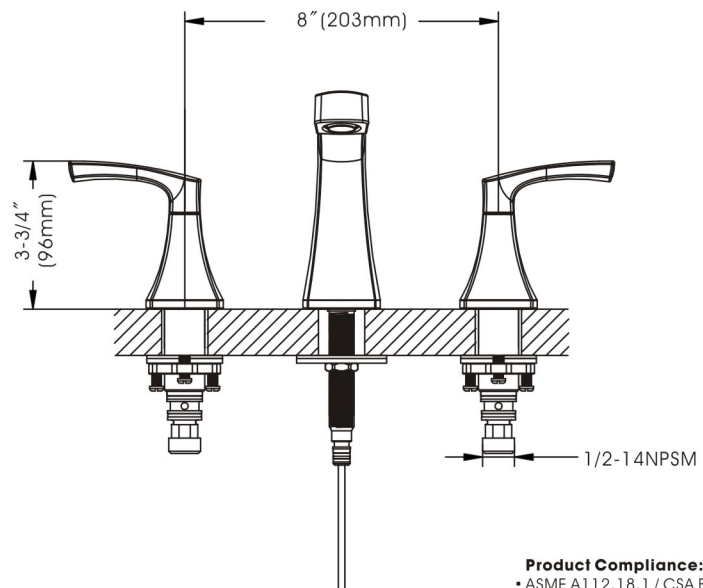

Cardania - Wide Spread Bathroom Faucet

- * Wide Spread 6"-10" Center-set, 3 Hole Installation
- * Brass Pop-up Drain Assembly Included
- * 4-9/16" High and 5-1/8" Long Brass Spout, Zinc Handle
- * 1/4 Turn Premium Grade Ceramic Cartridges (Type J)
- * Brass Waterway Construction with 1/2" -14 NPSM Connection
- * Flow Rate: 1.2GPM
- * 100% Pressure System Tested
- * Lifetime Limited Warranty; 5 year warranty from date of purchase for Commercial users.

Project / Job Name	
Architect / Engineer	
Contractor	
Model	
Quantity	

Model No. :

192-6404 (CH)

192-6405 (BN *Spotless PVD*)

192-6406 (ORB)
(Shown Model)

- Product Compliance:**
- ASME A112.18.1 / CSA B125.1
 - NSF 61 - Section 9
 - NSF 372 (Low Lead Content)
 - ANSI A117.1 (ADA)
 - EPA - Water Sense