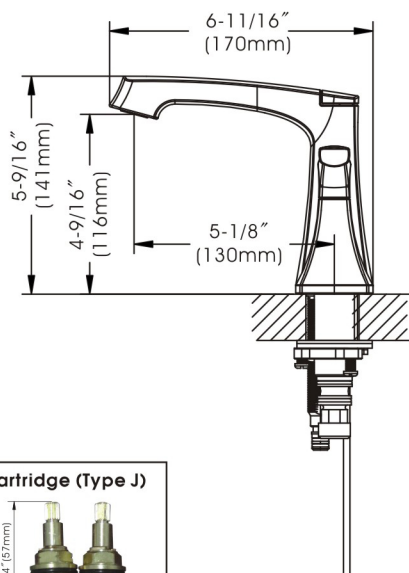

Cardania - Wide Spread Bathroom Faucet

- * Wide Spread 6"-10" Center-set, 3 Hole Installation
- * Brass Pop-up Drain Assembly Included
- * 4-9/16" High and 5-1/8" Long Brass Spout, Zinc Handle
- * 1/4 Turn Premium Grade Ceramic Cartridges (Type J)
- * Brass Waterway Construction with 1/2" -14 NPSM Connection
- * Flow Rate: 1.2GPM
- * 100% Pressure System Tested
- * Lifetime Limited Warranty; 5 year warranty from date of purchase for Commercial users.

Project / Job Name	
Architect / Engineer	
Contractor	
Model	
Quantity	

Model No. :

192-6404 (CH)

192-6405 (BN *Spotless PVD*)

192-6406 (ORB)
(Shown Model)

- Product Compliance:**
- ASME A112.18.1 / CSA B125.1
 - NSF 61 - Section 9
 - NSF 372 (Low Lead Content)
 - ANSI A117.1 (ADA)
 - EPA - Water Sense