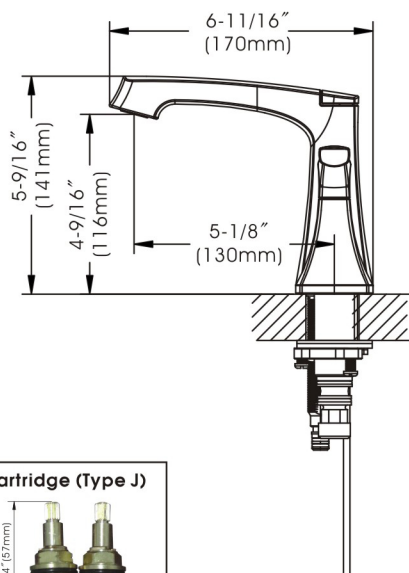

## Cardania - Wide Spread Bathroom Faucet

- \* Wide Spread 6"-10" Center-set, 3 Hole Installation
- \* Brass Pop-up Drain Assembly Included
- \* 4-9/16" High and 5-1/8" Long Brass Spout, Zinc Handle
- \* 1/4 Turn Premium Grade Ceramic Cartridges (Type J)
- \* Brass Waterway Construction with 1/2" -14 NPSM Connection
- \* Flow Rate: 1.2GPM
- \* 100% Pressure System Tested
- \* Lifetime Limited Warranty; 5 year warranty from date of purchase for Commercial users.

### Model No. :

192-6404 (CH)  
 (Shown Model)

192-6405 (BN *Spotless PVD*)

192-6406 (ORB)

- Product Compliance:**
- ASME A112.18.1 / CSA B125.1
  - NSF 61 - Section 9
  - NSF 372 (Low Lead Content)
  - ANSI A117.1 (ADA)
  - EPA - Water Sense