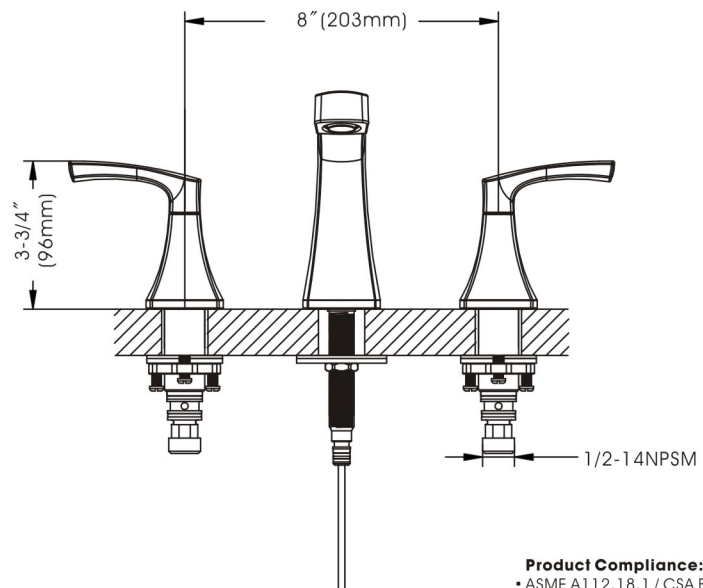

## Cardania - Wide Spread Bathroom Faucet

- \* Wide Spread 6"-10" Center-set, 3 Hole Installation
- \* Brass Pop-up Drain Assembly Included
- \* 4-9/16" High and 5-1/8" Long Brass Spout, Zinc Handle
- \* 1/4 Turn Premium Grade Ceramic Cartridges (Type J)
- \* Brass Waterway Construction with 1/2" -14 NPSM Connection
- \* Flow Rate: 1.2GPM
- \* 100% Pressure System Tested
- \* Lifetime Limited Warranty; 5 year warranty from date of purchase for Commercial users.

### Model No. :

192-6404 (CH)  
 (Shown Model)

192-6405 (BN *Spotless PVD*)

192-6406 (ORB)

- Product Compliance:**
- ASME A112.18.1 / CSA B125.1
  - NSF 61 - Section 9
  - NSF 372 (Low Lead Content)
  - ANSI A117.1 (ADA)
  - EPA - Water Sense