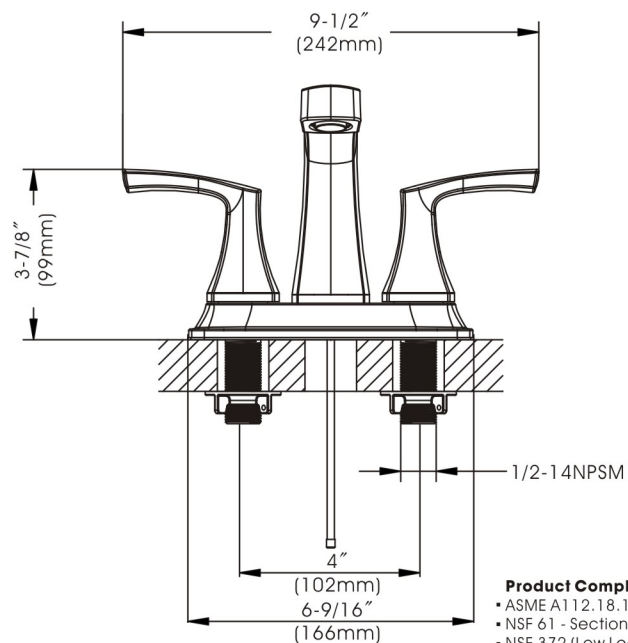

Cardania - Two Handle Bathroom Faucet

- * 4" Center-set, 3 Hole Installation
- * Brass Pop-up Drain Assembly Included
- * 4-13/16" High and 5-1/8" Long Spout, Zinc Handle, Zinc Deck Plate
- * Brass Waterway Construction with 1/2" -14 NPSM Connection
- * 1/4 Turn Premium Grade Ceramic Cartridges (Type I)
- * Flow Rate: 1.2GPM
- * 100% Pressure System Tested
- * Lifetime Limited Warranty; 5 year warranty from date of purchase for Commercial users.

Project / Job Name	
Architect / Engineer	
Contractor	
Model	
Quantity	

Model No. :

192-6401 (CH)

192-6402 (BN *Spotless PVD*)

192-6403 (ORB)
 (Shown Model)

- Product Compliance:**
- ASME A112.18.1 / CSA B125.1
 - NSF 61 - Section 9
 - NSF 372 (Low Lead Content)
 - ANSI A117.1 (ADA)
 - EPA - Water Sense