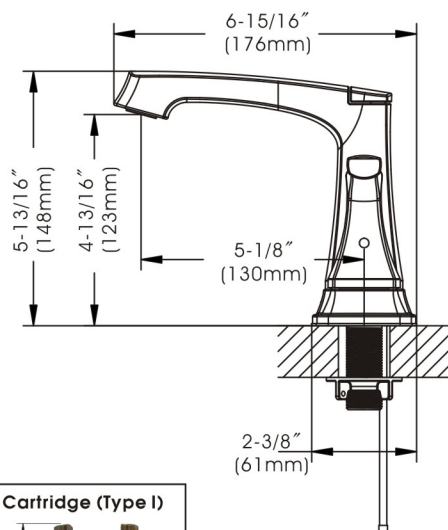

Cardania - Two Handle Bathroom Faucet

- * 4" Center-set, 3 Hole Installation
- * Brass Pop-up Drain Assembly Included
- * 4-13/16" High and 5-1/8" Long Spout, Zinc Handle, Zinc Deck Plate
- * Brass Waterway Construction with 1/2" -14 NPSM Connection
- * 1/4 Turn Premium Grade Ceramic Cartridges (Type I)
- * Flow Rate: 1.2GPM
- * 100% Pressure System Tested
- * Lifetime Limited Warranty; 5 year warranty from date of purchase for Commercial users.

Project / Job Name	
Architect / Engineer	
Contractor	
Model	
Quantity	

Model No. :

192-6401 (CH)

192-6402 (BN *Spotless PVD*)

192-6403 (ORB)
 (Shown Model)

- Product Compliance:**
- ASME A112.18.1 / CSA B125.1
 - NSF 61 - Section 9
 - NSF 372 (Low Lead Content)
 - ANSI A117.1 (ADA)
 - EPA - Water Sense