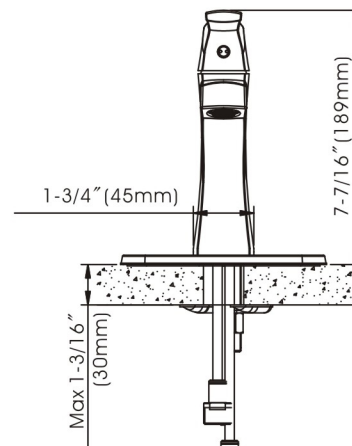

Cardania - Single Handle Bathroom Faucet

- * Includes Stainless Steel Deck Plate for 1 or 3 Hole Installation
- * Brass Pop-up Drain Assembly Included
- * 4-7/16" High and 5-1/8" Long Spout, Zinc Handle
- * Copper Waterway Construction with 1/2" -14 NPSM Connection
- * Premium Grade Ceramic Cartridge (Type Q)
- * Flow Rate: 1.2GPM
- * 100% Pressure System Tested
- * Lifetime Limited Warranty; 5 year warranty from date of purchase for Commercial users.

Project / Job Name	
Architect / Engineer	
Contractor	
Model	
Quantity	

Model No. :

192-6398 (CH)

192-6399 (BN *Spotless PVD*)

192-6400 (ORB)
 (Shown Model)

- Product Compliance:**
- ASME A112.18.1 / CSA B125.1
 - NSF 61 - Section 9
 - NSF 372 (Low Lead Content)
 - ANSI A117.1 (ADA)
 - EPA - Water Sense