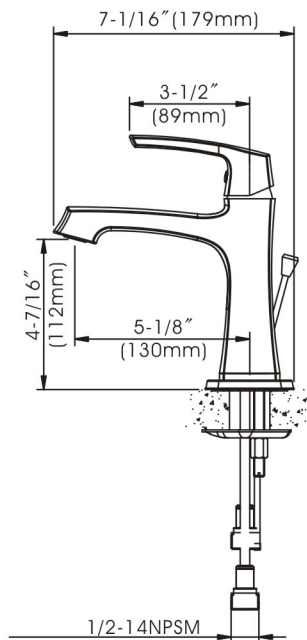

Cardania - Single Handle Bathroom Faucet

- * Includes Stainless Steel Deck Plate for 1 or 3 Hole Installation
- * Brass Pop-up Drain Assembly Included
- * 4-7/16" High and 5-1/8" Long Spout, Zinc Handle
- * Copper Waterway Construction with 1/2" -14 NPSM Connection
- * Premium Grade Ceramic Cartridge (Type Q)
- * Flow Rate: 1.2GPM
- * 100% Pressure System Tested
- * Lifetime Limited Warranty; 5 year warranty from date of purchase for Commercial users.

Project / Job Name	
Architect / Engineer	
Contractor	
Model	
Quantity	

Model No. :

192-6398 (CH)

192-6399 (BN *Spotless PVD*)

192-6400 (ORB)
 (Shown Model)

- Product Compliance:**
- ASME A112.18.1 / CSA B125.1
 - NSF 61 - Section 9
 - NSF 372 (Low Lead Content)
 - ANSI A117.1 (ADA)
 - EPA - Water Sense