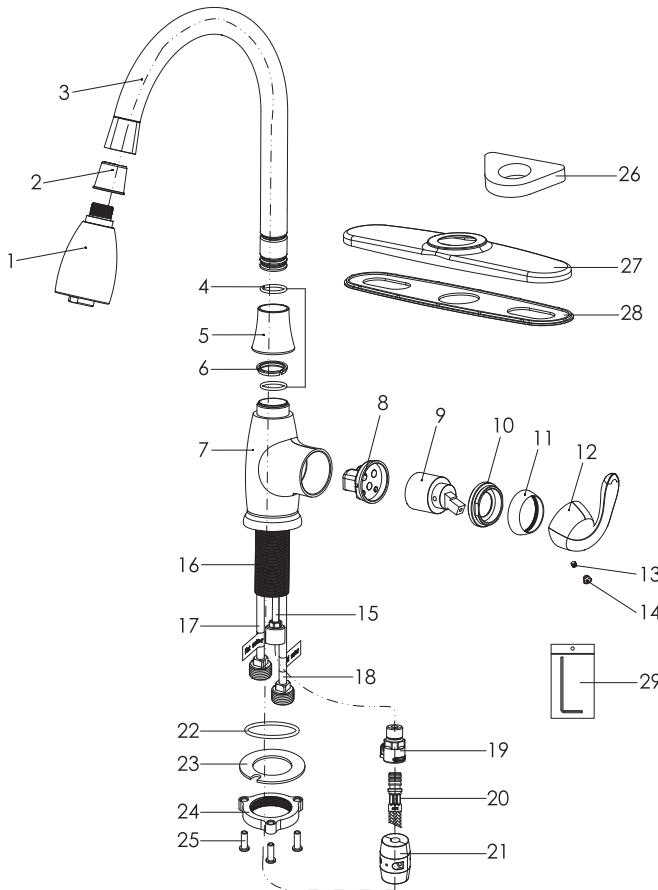

Noble - Single Handle High ARC Pull-down Kitchen Faucet

- * Includes Stainless Steel Deck Plate for Single or 3 Hole Installation
- * 8-3/8" Height 360° Swing Stainless Steel Tube Spout, Zinc Handle
- * Two Function Plastic Spray Head For Spray And Stream
- * Copper Waterway Construction with 1/2" -14 NPSM Connection
- * Premium Grade Ceramic Cartridge (Type G)
- * 60" Quick Connect Flexible Nylon Hose
- * Screw On Weight
- * Flow Rate: 1.8GPM
- * 100% Pressure System Tested

Project / Job Name	
Architect / Engineer	
Contractor	
Model	
Quantity	

Model No. :

191-7697 (CH)

191-7698 (BN *Spotless PVD*)
 (Shown Model)

192-5882 (ORB)

Product Compliance:

- ASME A112.18.1 / CSAB125.1
- NSF 61 - Section 9
- NSF 372 (Low Lead Content)
- ANSI A117.1 (ADA)

Noble - Single Handle High ARC Pull-down Kitchen Faucet

Model No. :

191-7697 (Polished Chrome)

191-7698 (Brushed Nickel *Spotless* PVD)

192-5882 (Oil-Rubbed Bronze)

No.	Part Name	Material
1	Spray	Plastic
2	Hose Guide	Plastic
3	Spout	Stainless Steel
4	O-Ring	Rubber
5	Hub Nut	Zinc
6	Wearing Ring	Plastic
7	Body	Zinc
8	Cartridge Seat	Brass
9	Cartridge	Ceramic
10	Cartridge Lock Nut	Brass
11	Trim Cap	Plastic
12	Handle	Zinc
13	Set Screw	Stainless Steel
14	Handle Button	Plastic
15	Copper Tube	Brass
16	Shank	Stainless Steel
17	Copper Tube	Brass
18	Copper Tube	Brass
19	Quick Connect Assembly	Plastic
20	Pull-out Hose	Nylon
21	Weight	Plastic+Steel
22	O-Ring	Rubber
23	Clamp	Rubber + Stainless Steel
24	Lock Nut	Zinc
25	Screw	Stainless Steel
26	Plastic Base	Plastic
27	Deck Plate	Stainless Steel
28	Putty Plate	Plastic
29	Allen Key	Stainless Steel