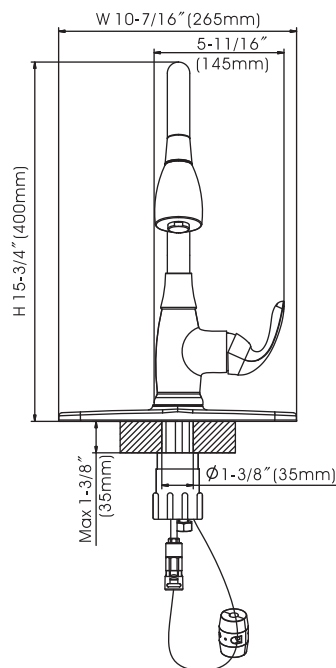

Noble - Single Handle High ARC Pull-down Kitchen Faucet

- * Includes Stainless Steel Deck Plate for Single or 3 Hole Installation
- * 8-3/8" Height 360° Swing Stainless Steel Tube Spout, Zinc Handle
- * Two Function Plastic Spray Head For Spray And Stream
- * Copper Waterway Construction with 1/2" -14 NPSM Connection
- * Premium Grade Ceramic Cartridge (Type G)
- * 60" Quick Connect Flexible Nylon Hose
- * Screw On Weight
- * Flow Rate: 1.8GPM
- * 100% Pressure System Tested

Project / Job Name	
Architect / Engineer	
Contractor	
Model	
Quantity	

Model No. :

191-7697 (CH)

191-7698 (BN *Spotless PVD*)
 (Shown Model)

192-5882 (ORB)

Product Compliance:

- ASME A112.18.1 / CSAB125.1
- NSF 61 - Section 9
- NSF 372 (Low Lead Content)
- ANSI A117.1 (ADA)

Noble - Single Handle High ARC Pull-down Kitchen Faucet

Model No. :

191-7697 (Polished Chrome)

191-7698 (Brushed Nickel *Spotless* PVD)

192-5882 (Oil-Rubbed Bronze)

No.	Part Name	Material
1	Spray	Plastic
2	Hose Guide	Plastic
3	Spout	Stainless Steel
4	O-Ring	Rubber
5	Hub Nut	Zinc
6	Wearing Ring	Plastic
7	Body	Zinc
8	Cartridge Seat	Brass
9	Cartridge	Ceramic
10	Cartridge Lock Nut	Brass
11	Trim Cap	Plastic
12	Handle	Zinc
13	Set Screw	Stainless Steel
14	Handle Button	Plastic
15	Copper Tube	Brass
16	Shank	Stainless Steel
17	Copper Tube	Brass
18	Copper Tube	Brass
19	Quick Connect Assembly	Plastic
20	Pull-out Hose	Nylon
21	Weight	Plastic+Steel
22	O-Ring	Rubber
23	Clamp	Rubber + Stainless Steel
24	Lock Nut	Zinc
25	Screw	Stainless Steel
26	Plastic Base	Plastic
27	Deck Plate	Stainless Steel
28	Putty Plate	Plastic
29	Allen Key	Stainless Steel