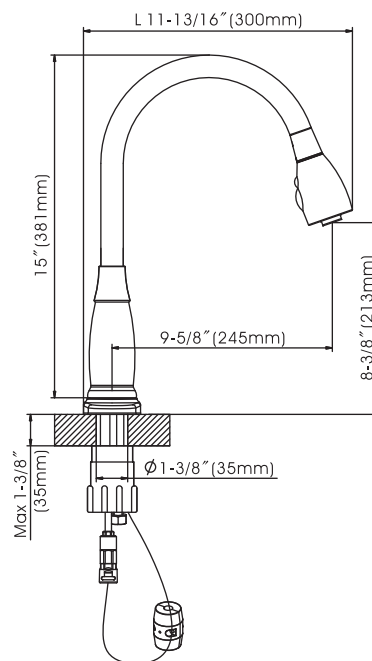

Noble - Single Handle High ARC Pull-down Kitchen Faucet

- * Includes Stainless Steel Deck Plate for Single or 3 Hole Installation
- * 8-3/8" Height 360° Swing Stainless Steel Tube Spout, Zinc Handle
- * Two Function Plastic Spray Head For Spray And Stream
- * Copper Waterway Construction with 1/2" -14 NPSM Connection
- * Premium Grade Ceramic Cartridge (Type G)
- * 60" Quick Connect Flexible Nylon Hose
- * Screw On Weight
- * Flow Rate: 1.8GPM
- * 100% Pressure System Tested

Project / Job Name	
Architect / Engineer	
Contractor	
Model	
Quantity	

Model No. :

191-7697 (CH)

191-7698 (BN *Spotless PVD*)
 (Shown Model)

192-5882 (ORB)

Product Compliance:

- ASME A112.18.1 / CSAB125.1
- NSF 61 - Section 9
- NSF 372 (Low Lead Content)
- ANSI A117.1 (ADA)

Noble - Single Handle High ARC Pull-down Kitchen Faucet

Model No. :

191-7697 (Polished Chrome)

191-7698 (Brushed Nickel *Spotless* PVD)

192-5882 (Oil-Rubbed Bronze)

No.	Part Name	Material
1	Spray	Plastic
2	Hose Guide	Plastic
3	Spout	Stainless Steel
4	O-Ring	Rubber
5	Hub Nut	Zinc
6	Wearing Ring	Plastic
7	Body	Zinc
8	Cartridge Seat	Brass
9	Cartridge	Ceramic
10	Cartridge Lock Nut	Brass
11	Trim Cap	Plastic
12	Handle	Zinc
13	Set Screw	Stainless Steel
14	Handle Button	Plastic
15	Copper Tube	Brass
16	Shank	Stainless Steel
17	Copper Tube	Brass
18	Copper Tube	Brass
19	Quick Connect Assembly	Plastic
20	Pull-out Hose	Nylon
21	Weight	Plastic+Steel
22	O-Ring	Rubber
23	Clamp	Rubber + Stainless Steel
24	Lock Nut	Zinc
25	Screw	Stainless Steel
26	Plastic Base	Plastic
27	Deck Plate	Stainless Steel
28	Putty Plate	Plastic
29	Allen Key	Stainless Steel