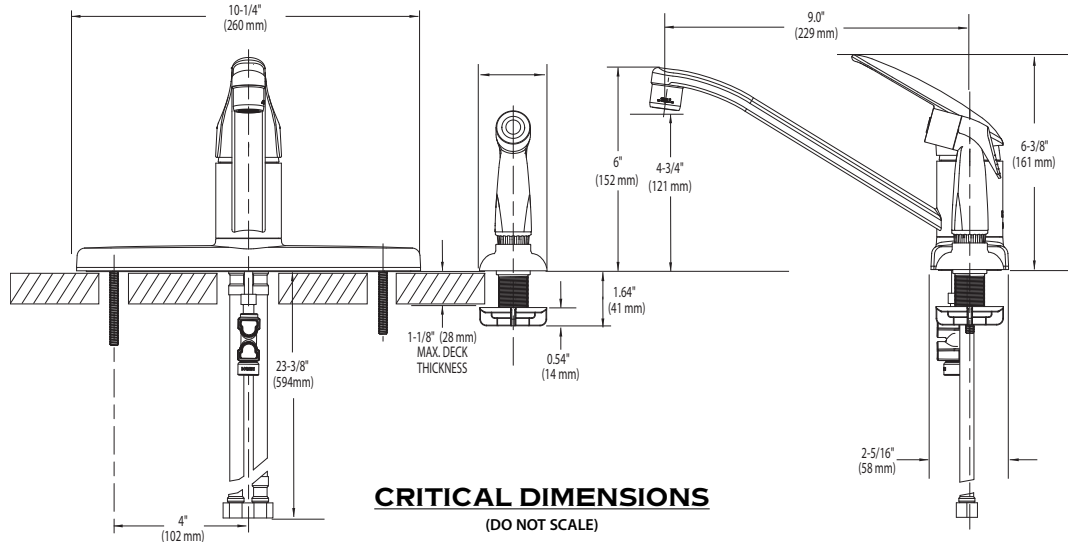

CLEVELAND FAUCET GROUP • 25300 AL MOEN DRIVE • NORTH OLMDST, OHIO 44070 • (888) 450-5522 • www.cfgonline.com