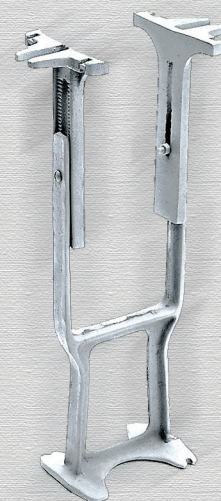

MOUNTS / PEDESTAL / DRAINS

A / Triangle Wall Hanger

T Wall Hanger

B-71 2" Drains
IP or Caulk for 871

Adjustable
Pedestal / Stand

CECO

1310 E. Borchard Ave. • Santa Ana, CA 92705 • P 714.656.1950 • F 714.656.1969
www.cecosinks.com