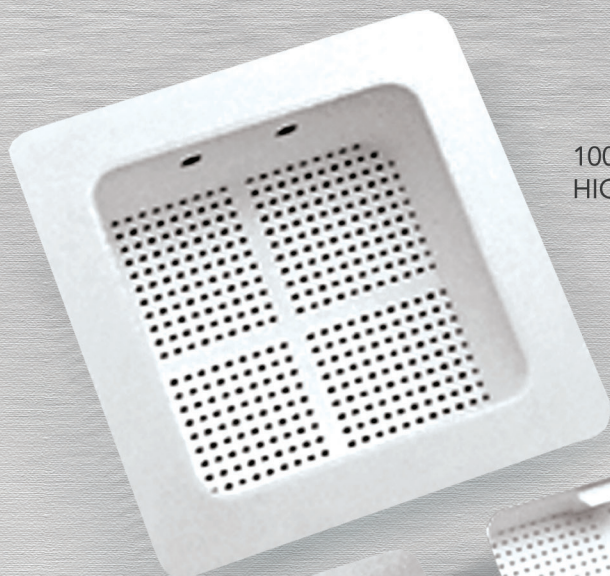

Commercial

Commercial

SEDIMENT BUCKETS

1001 Sediment Bucket
HIGH IMPACT PLASTIC

1004 Sediment Bucket Round
HIGH IMPACT PLASTIC (Not Shown)

1003 Sediment Bucket
HIGH IMPACT PLASTIC

1002 Sediment Bucket
HIGH IMPACT PLASTIC

MOUNTS / PEDESTAL / DRAINS

A / Triangle Wall Hanger

T Wall Hanger

B-71 2" Drains
IP or Caulk for 871

Adjustable
Pedestal / Stand

CECO

1310 E. Borchard Ave. • Santa Ana, CA 92705 • P 714.656.1950 • F 714.656.1969
www.cecosinks.com