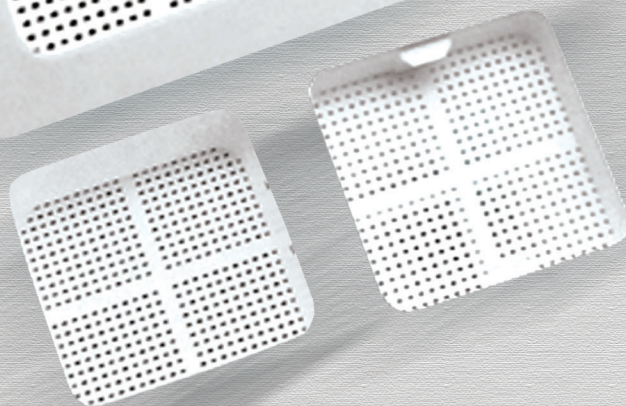

Commercial

Commercial

SEDIMENT BUCKETS

1001 Sediment Bucket
HIGH IMPACT PLASTIC

1004 Sediment Bucket Round
HIGH IMPACT PLASTIC (Not Shown)

1003 Sediment Bucket
HIGH IMPACT PLASTIC

1002 Sediment Bucket
HIGH IMPACT PLASTIC

MOUNTS / PEDESTAL / DRAINS

A / Triangle Wall Hanger

T Wall Hanger

B-71 2" Drains
IP or Caulk for 871

Adjustable
Pedestal / Stand

CECO

1310 E. Borchard Ave. • Santa Ana, CA 92705 • P 714.656.1950 • F 714.656.1969
www.cecosinks.com