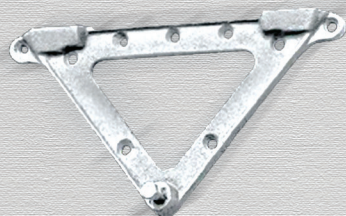

Commercial

Commercial

SEDIMENT BUCKETS

1001 Sediment Bucket
HIGH IMPACT PLASTIC

1004 Sediment Bucket Round
HIGH IMPACT PLASTIC (Not Shown)

1003 Sediment Bucket
HIGH IMPACT PLASTIC

1002 Sediment Bucket
HIGH IMPACT PLASTIC

MOUNTS / PEDESTAL / DRAINS

A / Triangle Wall Hanger

T Wall Hanger

B-71 2" Drains
IP or Caulk for 871

Adjustable
Pedestal / Stand

CECO

1310 E. Borchard Ave. • Santa Ana, CA 92705 • P 714.656.1950 • F 714.656.1969
www.cecosinks.com