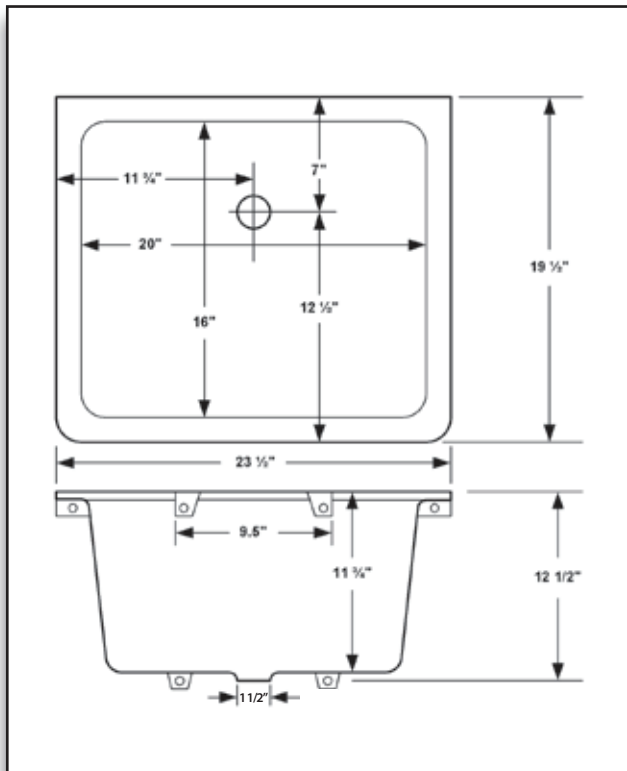

24" x 20" Laundry Tray
Wall Mount only with A-Hanger

Accessories (Sold Separately)
Triangle Wall Hanger
Adjustable Pedestal

Cat. No.	Size	Depth	Ship Wt.
804	24" x 20"	13"	83 lbs.

ACID RESISTANT ENAMEL ON CAST IRON
*Rough-in dimensions may vary 1/4"