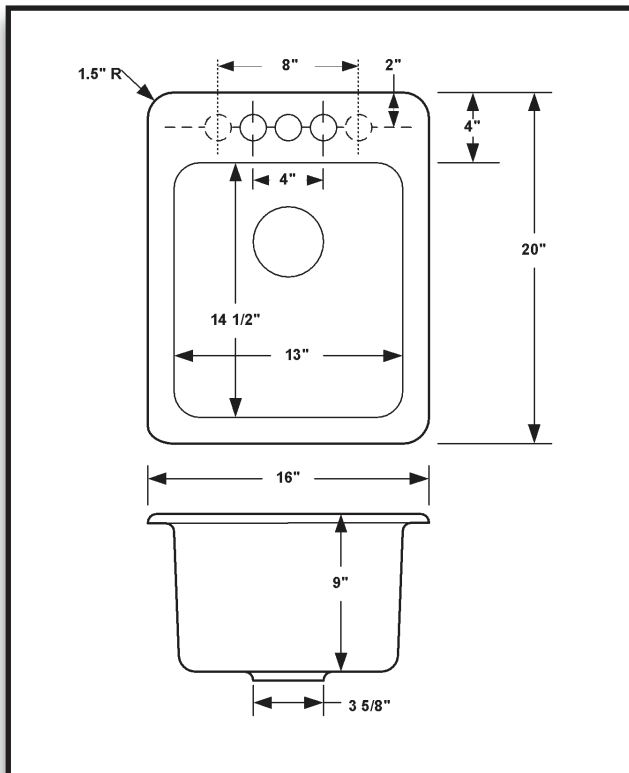

16" x 20" Laundry Tray
Self Rimming

Available in 4" or 8" Center Set
1 Hole Center Drill
3 1/2" Drain

Accessories
(Sold Separately)
Cutting Board
Sink Tray

Cat. No.	Size	Depth	Ship Wt.
729	16" x 20"	9"	60 lbs.