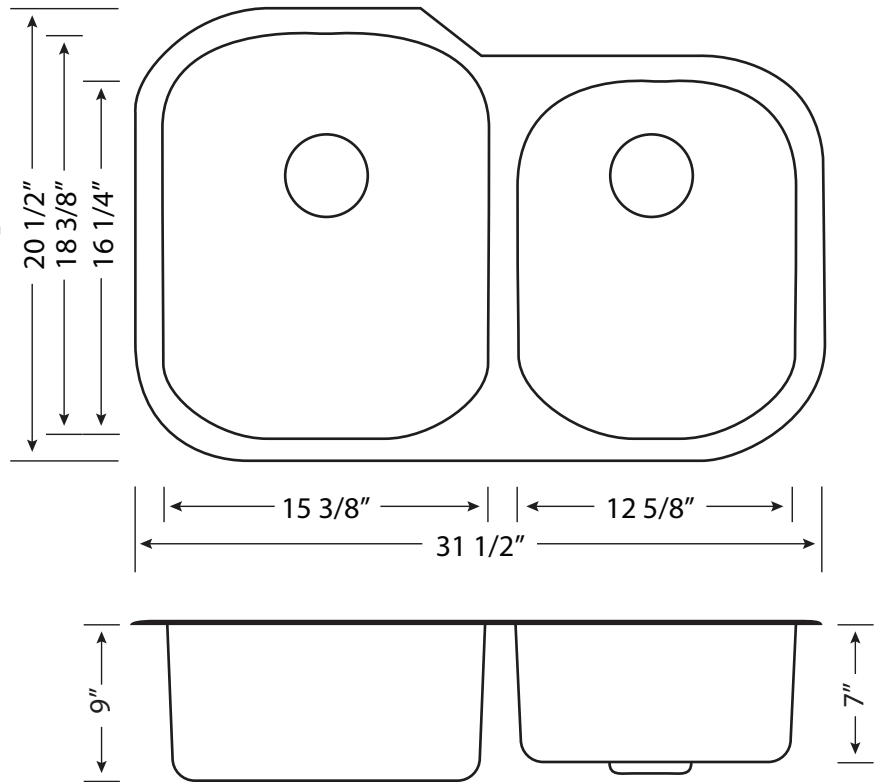

## 435-R-UM

Stainless Steel

Undermount

Overall Size: 31-1/2" x 20-1/2" x 9"

Left Bowl Size: 18-3/8" x 15-3/8" x 9"

Right Bowl Size: 16-1/4" x 12-5/8" x 7"

Material: T-304 Stainless Steel

18 Gauge

Stone Guard Undercoated

Satin Finish

Template and Fastener

Clips Included

Sink Weight: 20 lbs.

435-R-UM-ST

CE-28B Basic Strainer

Accessories Sold Separately