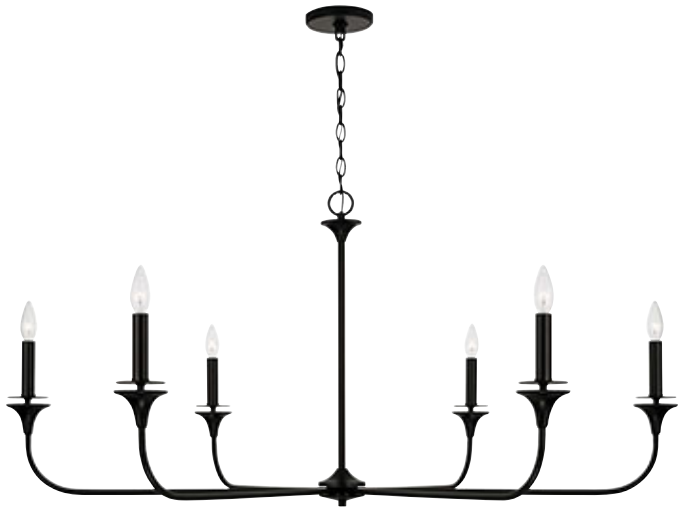

## PRESLEY 6 LIGHT CHANDELIER

Matte Black

UPC: 841740171618

Available Finishes: AD (Aged Brass), BN (Brushed Nickel), MB (Matte Black)

### DIMENSIONS

Fixture Dimensions: 49"W x 22.75"H

Fixture Weight: 9.5 lbs.

Max. Hanging Height: 148.75"

Min. Hanging Height: 26.75"

120" Chain; 144" Wire

Canopy: 5"W x 0.75"H