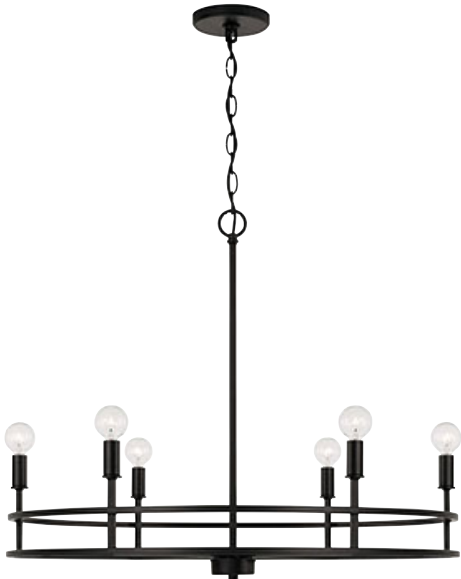

448761MB

FULLER 6 LIGHT CHANDELIER

Matte Black

UPC: 841740170987

Available Finishes: AD (Aged Brass), BN (Brushed Nickel), MB (Matte Black)

DIMENSIONS

Fixture Dimensions: 28"W x 23.75"H

Fixture Weight: 8 lbs.

Max. Hanging Height: 149.75"

Min. Hanging Height: 27.25"

120" Chain; 144" Wire

Canopy: 5"W x 0.75"H

LAMPING INFORMATION

Lamping: 6 - 60 Watt E12 Candelabra

No. of Sockets: 6

Max. Wattage Per Bulb: 60

Socket Base: Candelabra

Bulb Included: No

Recommended Bulb: G16

Voltage: 120V

UL Rating: UL listed. Rated for Dry locations.

SHIPPING INFORMATION

Carton Dimensions:

30.25"W x 9.25"H x 30.25"L