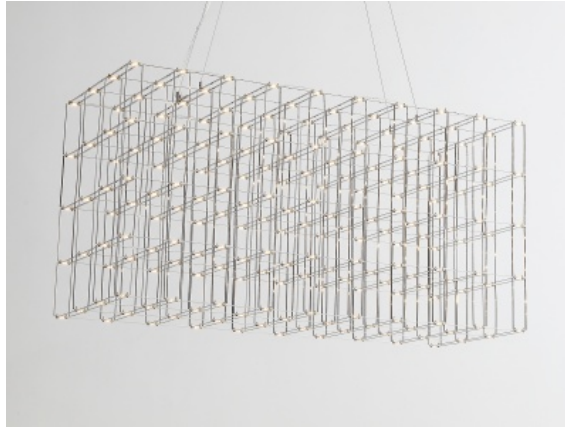

AVENUE LIGHTING

Item#: HF8148-CH

Chrome
18"W x 24"H x 48"L
124" OAH
(200) .6W LED 120W Total / 12V
3000K
15000 LUMENS

COMPANY NAME:
DATE:
PROJECT NAME:
LOCATION:
APPROVED BY:
PRODUCT ITEM CODE: HF8148-CH