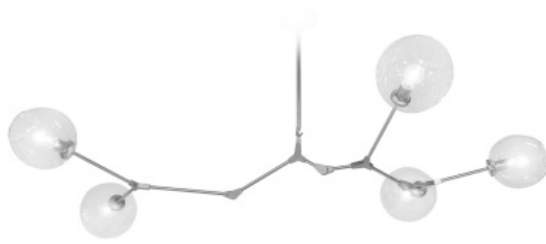

AVENUE LIGHTING

Item#: HF8085-CH

Matte Chrome
24"H x 70.5"L x 50.75"W
5-60 Watt A-19 Base 120 Volt
Featuring Adjustable Knuckles

INCLUDED:
1-6" Down Rod
1-10" Down Rod
1-14" Down Rod
1-18" Down Rod
1-Hook Included for
Semi-Flush Mount

Glass Size:
(2) Approx. 8"x8"
(3) Approx. 9"x9"

COMPANY NAME:
DATE:
PROJECT NAME:
LOCATION:
APPROVED BY:
PRODUCT ITEM CODE: HF8085-CH

AVENUE LIGHTING

www.AvenueLighting.com (800) 798-0409 Info@AvenueLighting.com