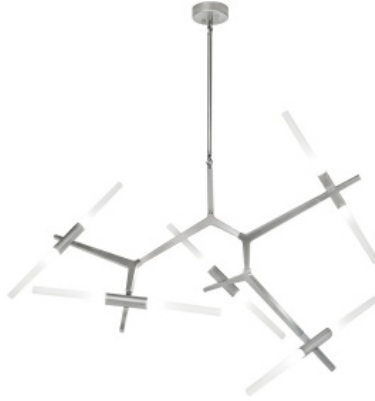

AVENUE LIGHTING

Item#: HF8059-10-CH

Matte Chrome
45.5"L x 27.75"H x 47.75"W
78" OAH
(10) G-9 LED Dimmable Bulbs Included
3000K
Adjustable Arms

Down Rods Included
(1) 6"
(1) 10"
(1) 14"
(1) 18"

Wire Length: 12'