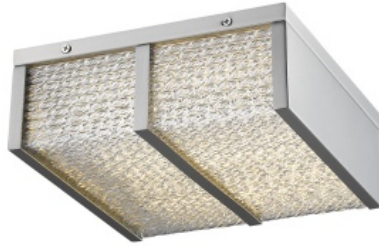

AVENUE LIGHTING

Item#: HF1124-BN

Brushed Nickel
12"W x 12"W x 3.5"H
30W/120V LED 2400lm 3000K
Dimmable

RECOMMENDED DIMMER BRAND MODEL NUMBER:

LUTRON NOVA NLV-600-WH, MAESTRO MAELV-600-WH,
DIVA DVELV-303P-WH, RADIO RA2 RRD-6ND-WH

LEVITON
VIZIA DECORA CAT-NO.VPE06-1LZ,
ILLUMATECH SLIDE DIMMER IPE04-1LZ,
DECORA DSE06-10Z

COMPANY NAME:
DATE:
PROJECT NAME:
LOCATION:
APPROVED BY:
PRODUCT ITEM CODE: HF1124-BN

AVENUE LIGHTING

www.AvenueLighting.com (800) 798-0409 Info@AvenueLighting.com