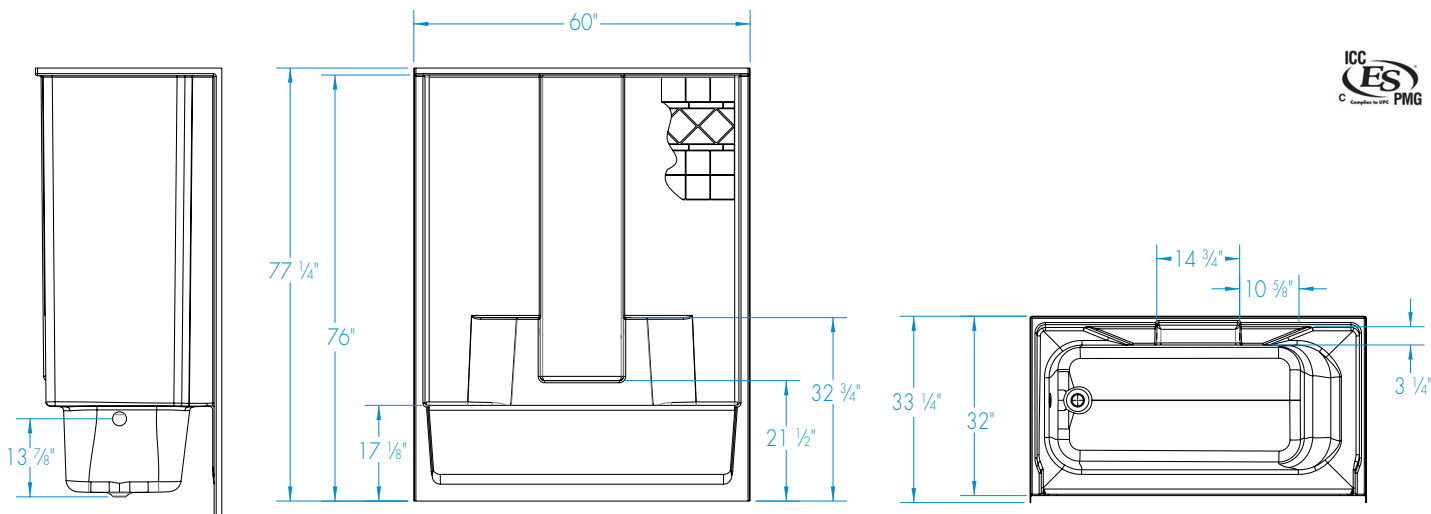

## OPTIONS

- Removable access panel (whirlpool models)
- Grab bar reinforcement
- Factory installed assisted care grab bars
- Designer drain, waste & overflow
- Shower Door Series L0516

# 2603DT

60 x 32 x 76  
inches

**FEATURES** lbs      Dimensional Tolerance  $\pm 3/8"$ . Dimensions needed for site preparation should be measured from the unit. Aquatic assumes no responsibility for preparatory work.

## DIMENSIONS

Specifications	inches
Width: Overall / Net	60
Depth: Overall / Net	33 1/4 / 32
Height: Overall / Net	77 1/4 / 76
Enclosure Opening	56
Skirt Height	17
Drain Rough-In (from Back Wall)	15
Drain Rough-In (from Side Wall)	2 1/2
Drain: Diameter / Clearance	2 / 3/4

## FRAMING DIMENSIONS

 inches

Type	D Depth	W Width	H Height	A	B	C
Alcove	33 1/4	60 1/8	-	Box Out	2 1/2	15