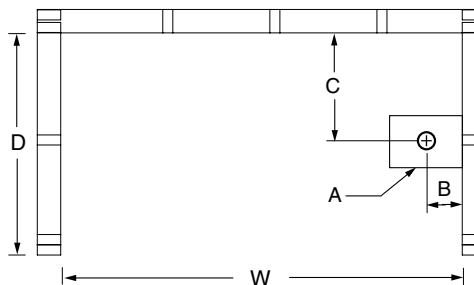

# 2603DT

60 x 32 x 76  
inches

**FEATURES** lbs      Dimensional Tolerance  $\pm 3/8"$ . Dimensions needed for site preparation should be measured from the unit. Aquatic assumes no responsibility for preparatory work.

## DIMENSIONS

Specifications	inches
Width: Overall / Net	60
Depth: Overall / Net	33 1/4 / 32
Height: Overall / Net	77 1/4 / 76
Enclosure Opening	56
Skirt Height	17
Drain Rough-In (from Back Wall)	15
Drain Rough-In (from Side Wall)	2 1/2
Drain: Diameter / Clearance	2 / 3/4

## FRAMING DIMENSIONS

 inches

Type	D Depth	W Width	H Height	A	B	C
Alcove	33 1/4	60 1/8	-	Box Out	2 1/2	15