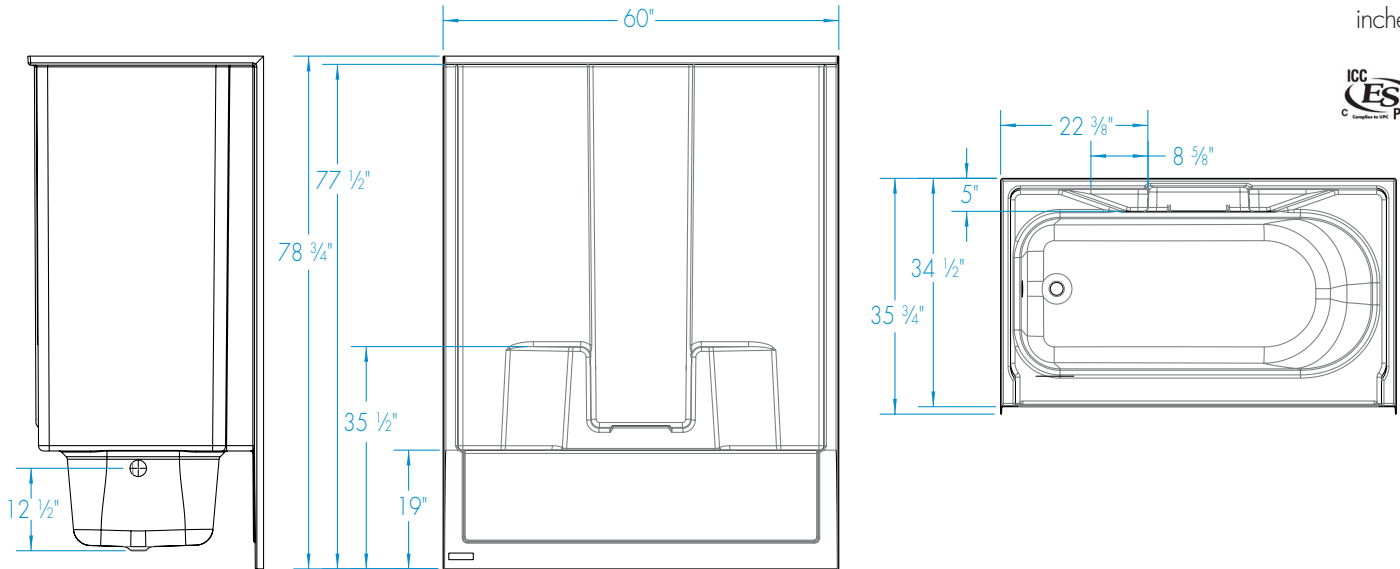

# 6036SGM – EVERYDAY TUB/SHOWERS

60 x 34 ½ x 77 ½ inches

SOAKER MODEL #6036SGM

SUPERCORE TUB-SHOWER #6036SGMSC

# 6036SGM

60 x 34 1/2 x 77 1/2  
inches

## DIMENSIONS

Specifications	inches
Width: Overall / Net	60
Depth: Overall / Net	35 3/4 / 34 1/2
Height: Overall / Net	78 3/4 / 77 1/2
Enclosure Opening	55 1/2
Skirt Height	19
Drain Rough-In (from Back Wall)	16 3/4
Drain Rough-In (from Side Wall)	2 3/16
Drain: Diameter / Clearance	2 / 3 3/4

## FRAMING DIMENSIONS

Type	D Depth	W Width	H Height	A	B	C
Alcove	35 3/4	60 1/8	-	Box Out	2 3/16	16 3/4