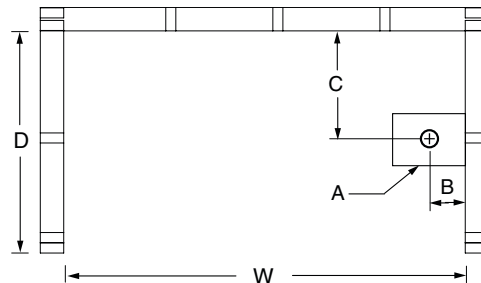

## FEATURES

lbs Dimensional Tolerance  $\pm \frac{3}{16}$ ". Dimensions needed for site preparation should be measured from the unit. Aquatic assumes no responsibility for preparatory work.

Model #	Material	Wall Finish	Jets	Motor	Controls	Drain	Net Wt.	Pkg. Wt.
Soaker #6036SGM	AcrylX™	Smooth	0	-	-	LH or RH	131	136

## DIMENSIONS

Specifications	inches
Width: Overall / Net	60
Depth: Overall / Net	35 3/4 / 34 1/2
Height: Overall / Net	78 3/4 / 77 1/2
Enclosure Opening	55 1/2
Skirt Height	19
Drain Rough-In (from Back Wall)	16 3/4
Drain Rough-In (from Side Wall)	2 3/16
Drain: Diameter / Clearance	2 / 3 3/4

## FRAMING DIMENSIONS

Type	D Depth	W Width	H Height	A	B	C
Alcove	35 3/4	60 1/8	-	Box Out	2 3/16	16 3/4